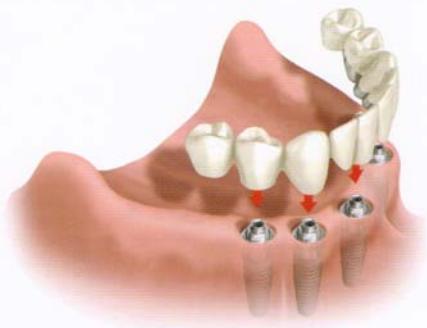

With conventional treatment you have to wait for your implants to heal before the teeth are placed, which can take several months. Teeth-in-an-Hour™ procedure gives you your new teeth immediately. You will be able to eat immediately or soon after the treatment.

only one appointment

In most cases you only need to come in once before the actual treatment.

- Examination: First, we make a model or digital image of your mouth.
- Placing the implants: At your next appointment the new implants and teeth can be placed right away.

"I can laugh and sing again without having to be afraid that my plate could fall out. It's just like having my own teeth."

– Karl Heinz Berndt

**Now you can have
Teeth-in-an-Hour™**

a beautiful smile

Choose our Procera[®] ceramic crown and you'll have the ultimate beautiful smile. Procera[®] crowns look so much like your natural teeth, people will have a hard time telling them apart. Procera[®] crowns are custom-made just for you, incredibly strong and beautiful, and have a precision fit.

look younger

When you lose your teeth, your jawbone can shrink – making you look older. Implants help stabilize bone levels after tooth loss.

eat whatever you want

Like natural teeth, your new teeth are strong, stable, and secure, so you can comfortably eat all your favorite foods.